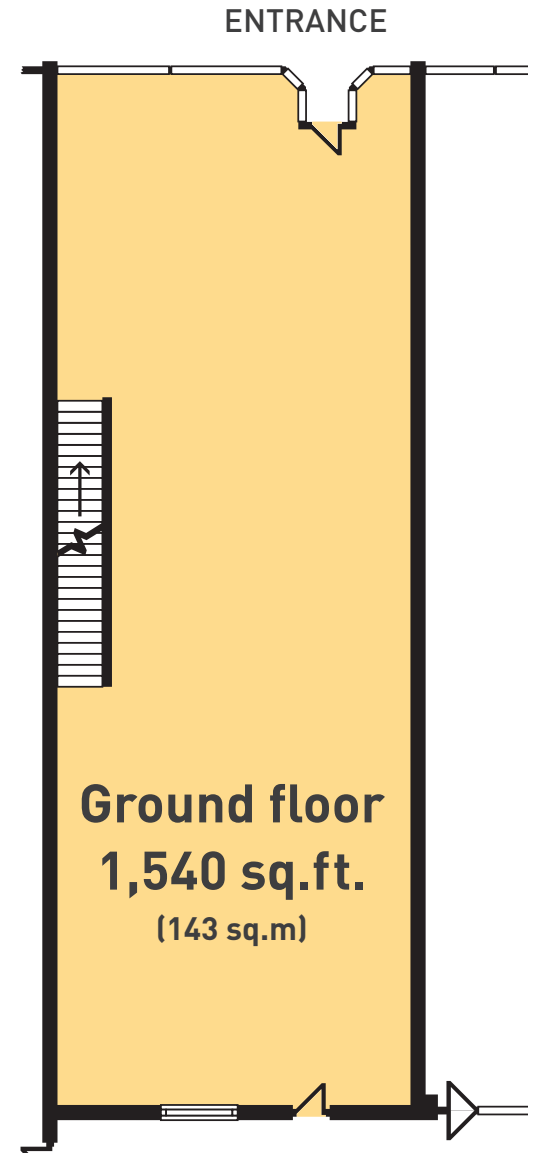

CHEADLE HULME

SHOPPING CENTRE

a wide selection of retail units
to let in a thriving community

UNIT 7

2,227 sq.ft. (207 sq.m.)

Orbit
Developments

01625 588200
www.orbit-developments.co.uk