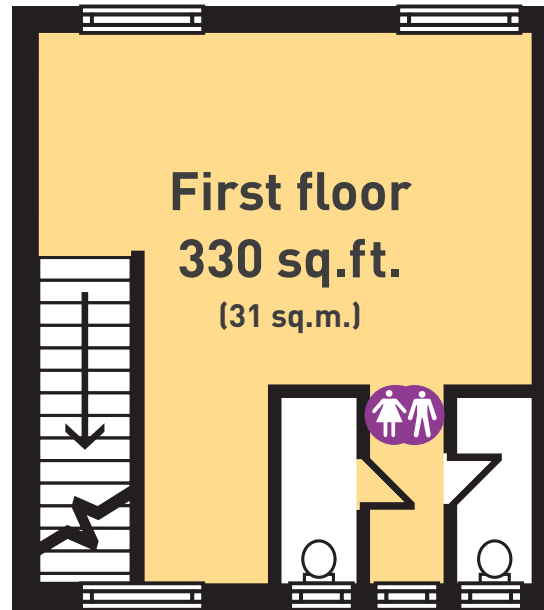

CHEADLE HULME

SHOPPING CENTRE

a wide selection of retail units
to let in a thriving community

UNIT 25

1,149 sq.ft. (107 sq.m.)

Orbit
Developments

01625 588200
www.orbit-developments.co.uk