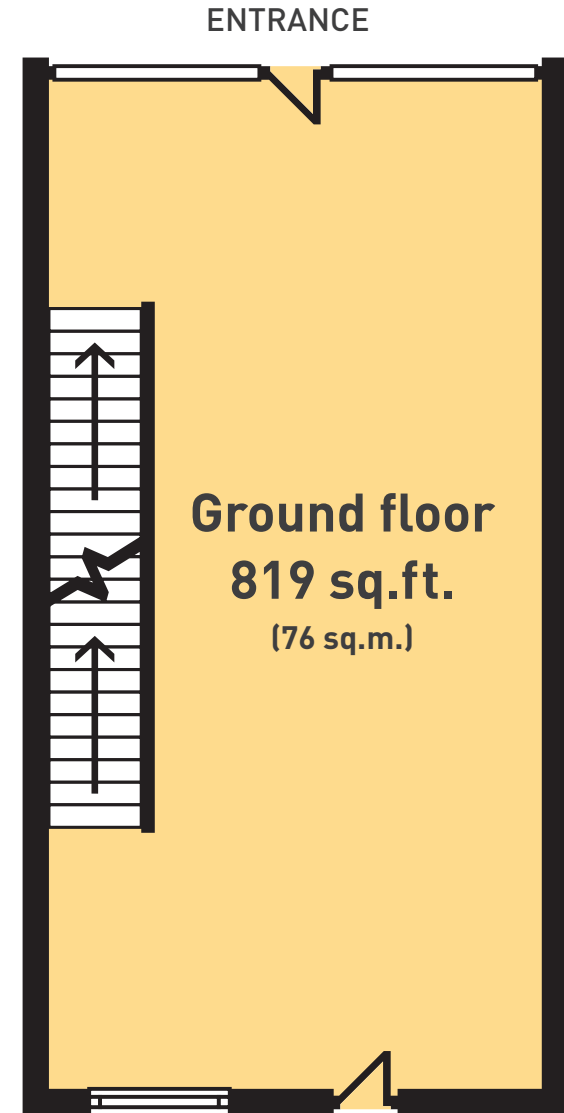

CHEADLE HULME

SHOPPING CENTRE

a wide selection of retail units
to let in a thriving community

UNIT 25

1,149 sq.ft. (107 sq.m.)

Orbit
Developments

01625 588200
www.orbit-developments.co.uk